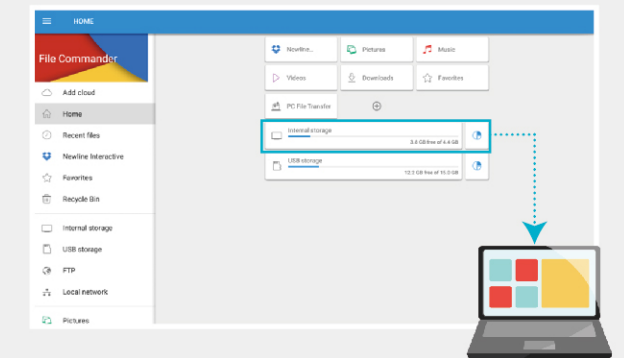

A Simple, convenient, all-in-one dynamic collaborative tool

Freely Switch with Dual System

4K ULTRA HD Premium 4K Display
S-series applies IPS 3840*2160 Pixel 4K UHD monitor to ensure high quality resolution

Freely Switch
S-series' dual system allows users to switch between Android and Windows (OPS PC opt.)

Plug and Play
All platforms including iOS, Windows and Android devices. Multiple USB, HDMI, Mic, Front bottom IO ports, Built in SPx2

Floating toolbar
With only two fingers, users can easily call out for the smart floating toolbar under any interface and device.

Front Amplified Speaker
High power amplified speaker brings you impressive surround sound performance

Security Lock System
S-series' lock system can prevent other users mistouch screen, to ensure device security while reducing the risk of misuse.

OPS slot for computing module
S-series is certified with Intel Open Pluggable Specification, supporting quick maintenance and system upgrade.

HDMI CEC
Compatible devices to control screen functions like power and volume. E.g. a soundbar. 4K video output

Remote conference, Plug & Play Wireless Presentation System

Wireless Mirroring
built-in wireless(2.4G/5G) quad-window mirroring function is able to display up to 4 different sources.

File commender
whiteboarding without connecting a device, save and share as you go.
Android : File commender, Gadgets
Windows : Word / Powerpoint / Excel

Connect your laptop, tablet or smartphone to the new JECTOR S Series and instantly share your screen wirelessly without the need for external devices or cables.

TRANSCREEN EXPRESS allows users to connect to their new JECTOR S Series with multiple devices and share screens with anyone on the network.