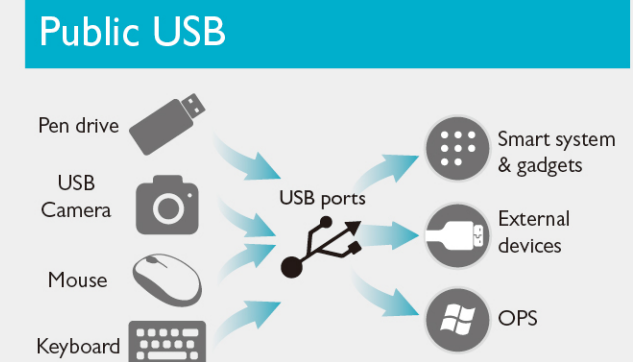

Plug and Play
All platforms including iOS, Windows and Android devices. Multiple USB, HDMI, Mic, Front bottom IO ports, Built in SPx2

Floating toolbar
With only two fingers, users can easily call out for the smart floating toolbar under any interface and device.

OPS slot for computing module
S-series is certified with Intel Open Pluggable Specification, supporting quick maintenance and system upgrade.

HDMI CEC
Compatible devices to control screen functions like power and volume. E.g. a soundbar. 4K video output

Remote conference, Plug & Play Wireless Presentation System

Wireless Mirroring
built-in wireless(2.4G/5G) quad-window mirroring function is able to display up to 4 different sources.

File commender
whiteboarding without connecting a device, save and share as you go.
Android : File commender, Gadgets
Windows : Word / Powerpoint / Excel

Connect your laptop, tablet or smartphone to the new JECTOR S Series and instantly share your screen wirelessly without the need for external devices or cables.

TRANSCREEN EXPRESS allows users to connect to their new JECTOR S Series with multiple devices and share screens with anyone on the network.